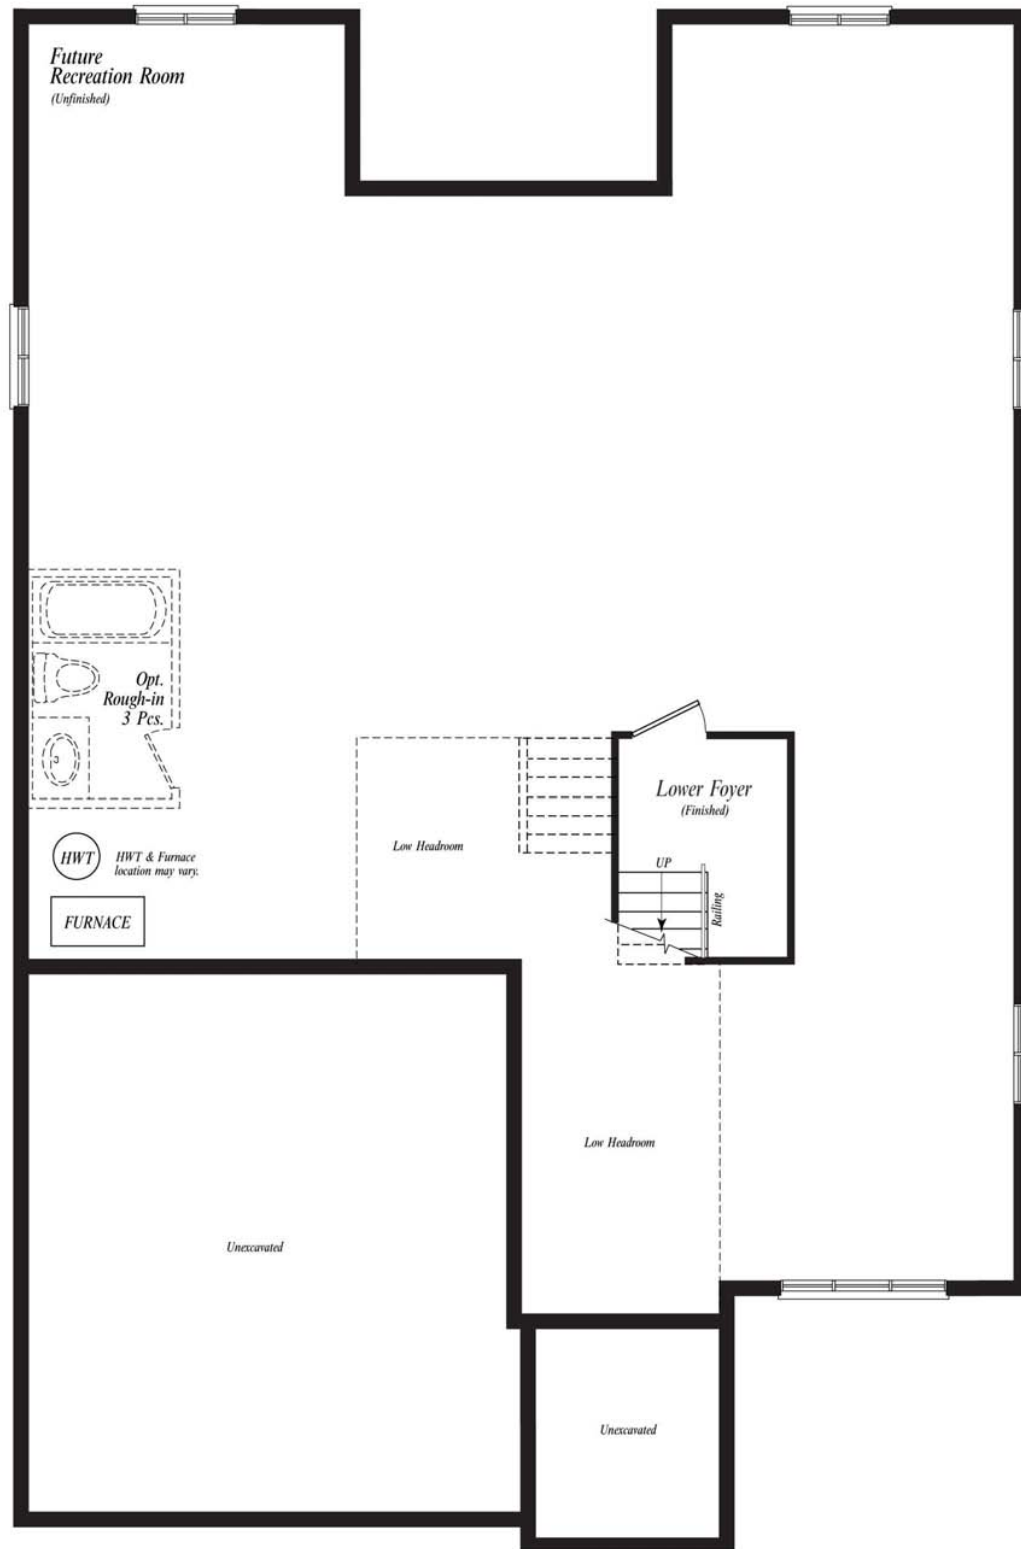

TIDES

1600 sq. ft.
2300 sq. ft. with Opt. Loft

ELEVATIONS A + B

1-877-422-1185

WASAGABEACHVILLAGE.COM

*Room sizes shown are approximate and measured in accordance with accepted industry methods, standards and practices. Square footage includes all finished interior space. All renderings are artist's concept. Plans and specifications are subject to change without notice and individual site conditions. E.&O.E.

TIDES

1600 sq. ft.
2300 sq. ft. with Opt. Loft

MAIN LEVEL

TIDES

1600 sq. ft.
2300 sq. ft. with Opt. Loft

OPT. LOFT

TIDES

1600 sq. ft.
2300 sq. ft. with Opt. Loft

LOWER LEVEL