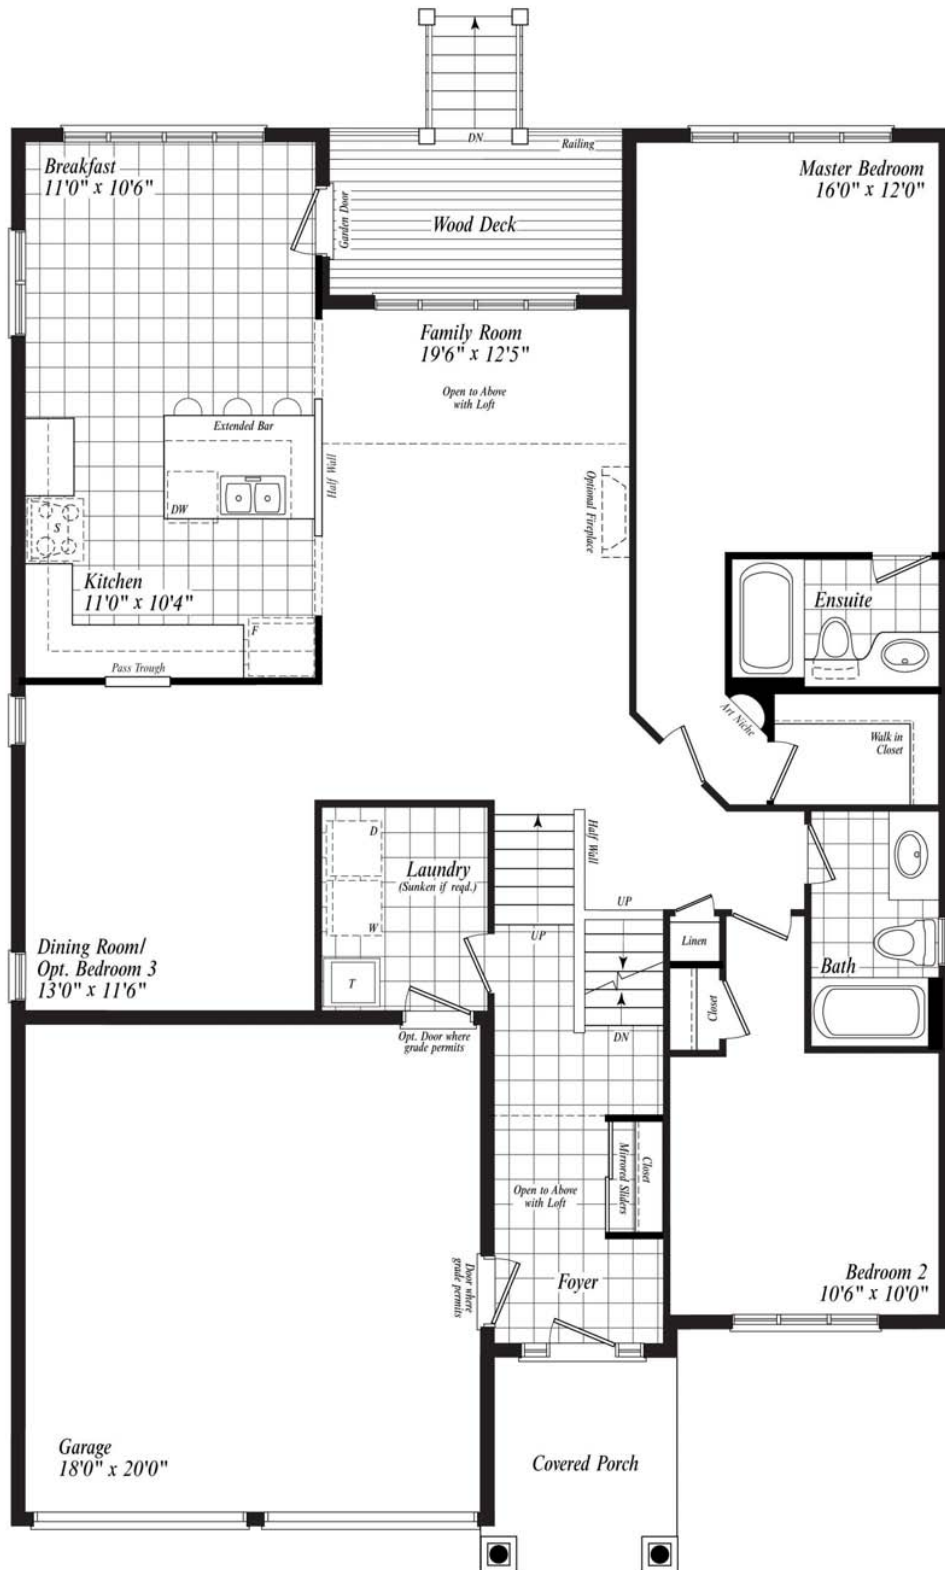

TIDES

1600 sq. ft.
2300 sq. ft. with Opt. Loft

ELEVATIONS A + B

1-877-422-1185

WASAGABEACHVILLAGE.COM

*Room sizes shown are approximate and measured in accordance with accepted industry methods, standards and practices. Square footage includes all finished interior space. All renderings are artist's concept. Plans and specifications are subject to change without notice and individual site conditions. E.&O.E.

TIDES

1600 sq. ft.
2300 sq. ft. with Opt. Loft

MAIN LEVEL

TIDES

1600 sq. ft.
2300 sq. ft. with Opt. Loft

OPT. LOFT

TIDES

1600 sq. ft.
2300 sq. ft. with Opt. Loft

LOWER LEVEL