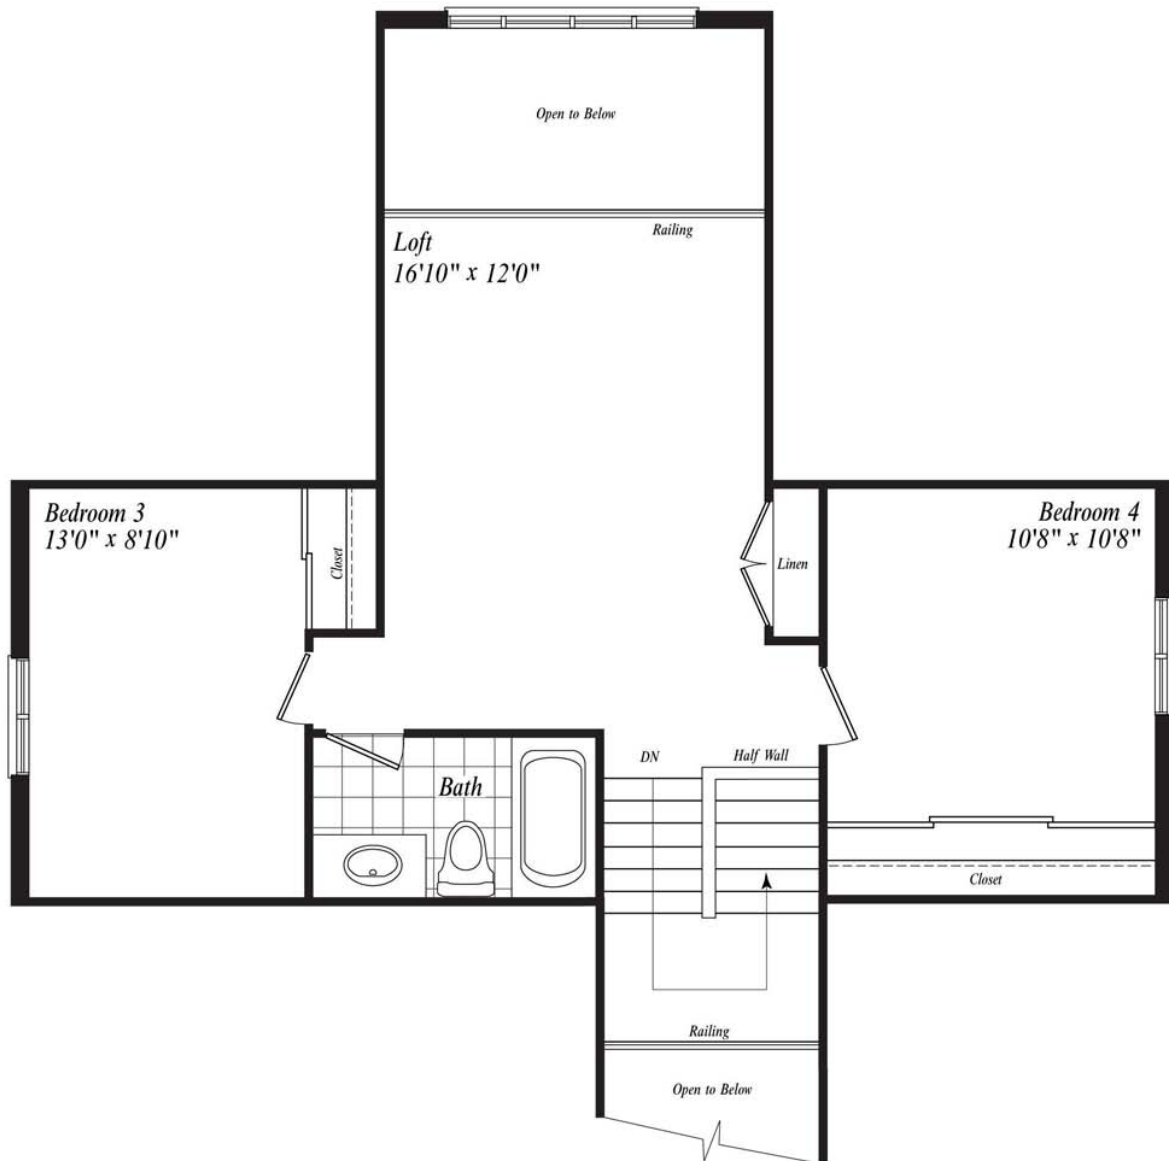

TIDES

1600 sq. ft.
2300 sq. ft. with Opt. Loft

ELEVATIONS A + B

1-877-422-1185

WASAGABEACHVILLAGE.COM

*Room sizes shown are approximate and measured in accordance with accepted industry methods, standards and practices. Square footage includes all finished interior space. All renderings are artist's concept. Plans and specifications are subject to change without notice and individual site conditions. E.&O.E.

TIDES

1600 sq. ft.
2300 sq. ft. with Opt. Loft

MAIN LEVEL

TIDES

1600 sq. ft.
2300 sq. ft. with Opt. Loft

OPT. LOFT

TIDES

1600 sq. ft.
2300 sq. ft. with Opt. Loft

LOWER LEVEL