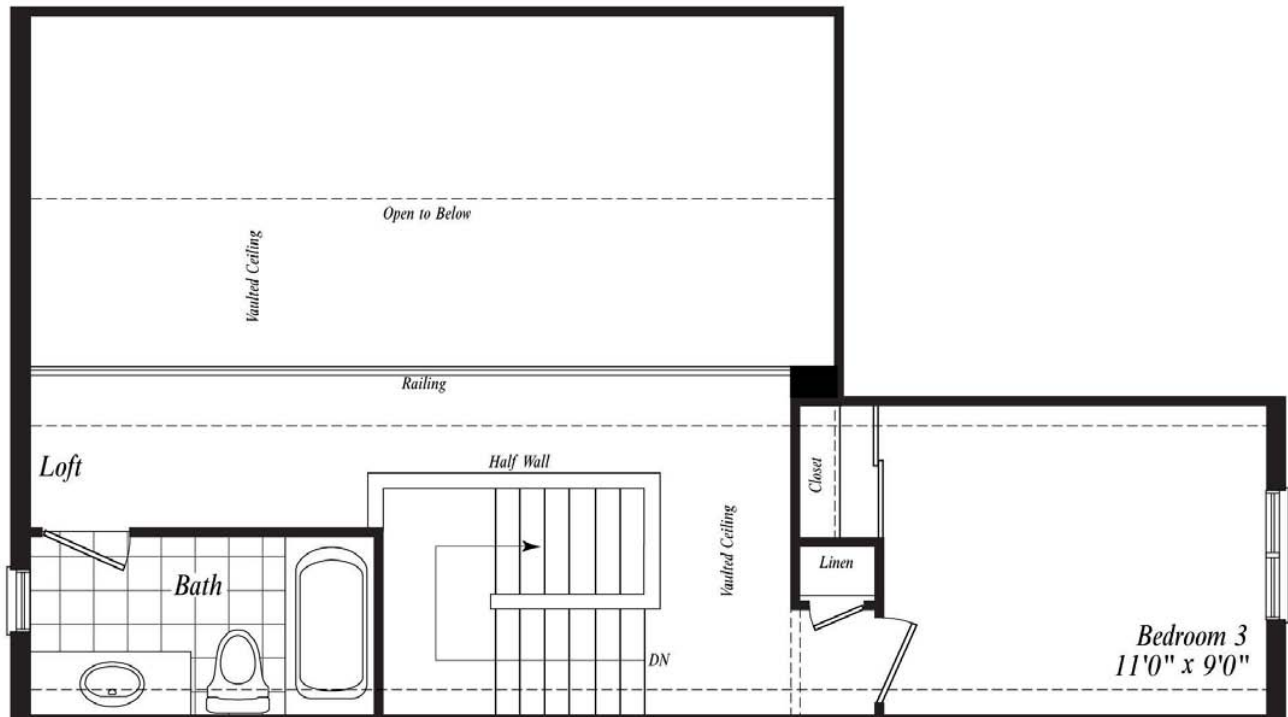

# SURFSIDE

**1102 sq. ft.**  
**1533 sq. ft.** with Opt. Loft

## MAIN LEVEL

# SURFSIDE

**1102 sq. ft.**  
**1533 sq. ft.** with Opt. Loft

**OPT. LOFT**