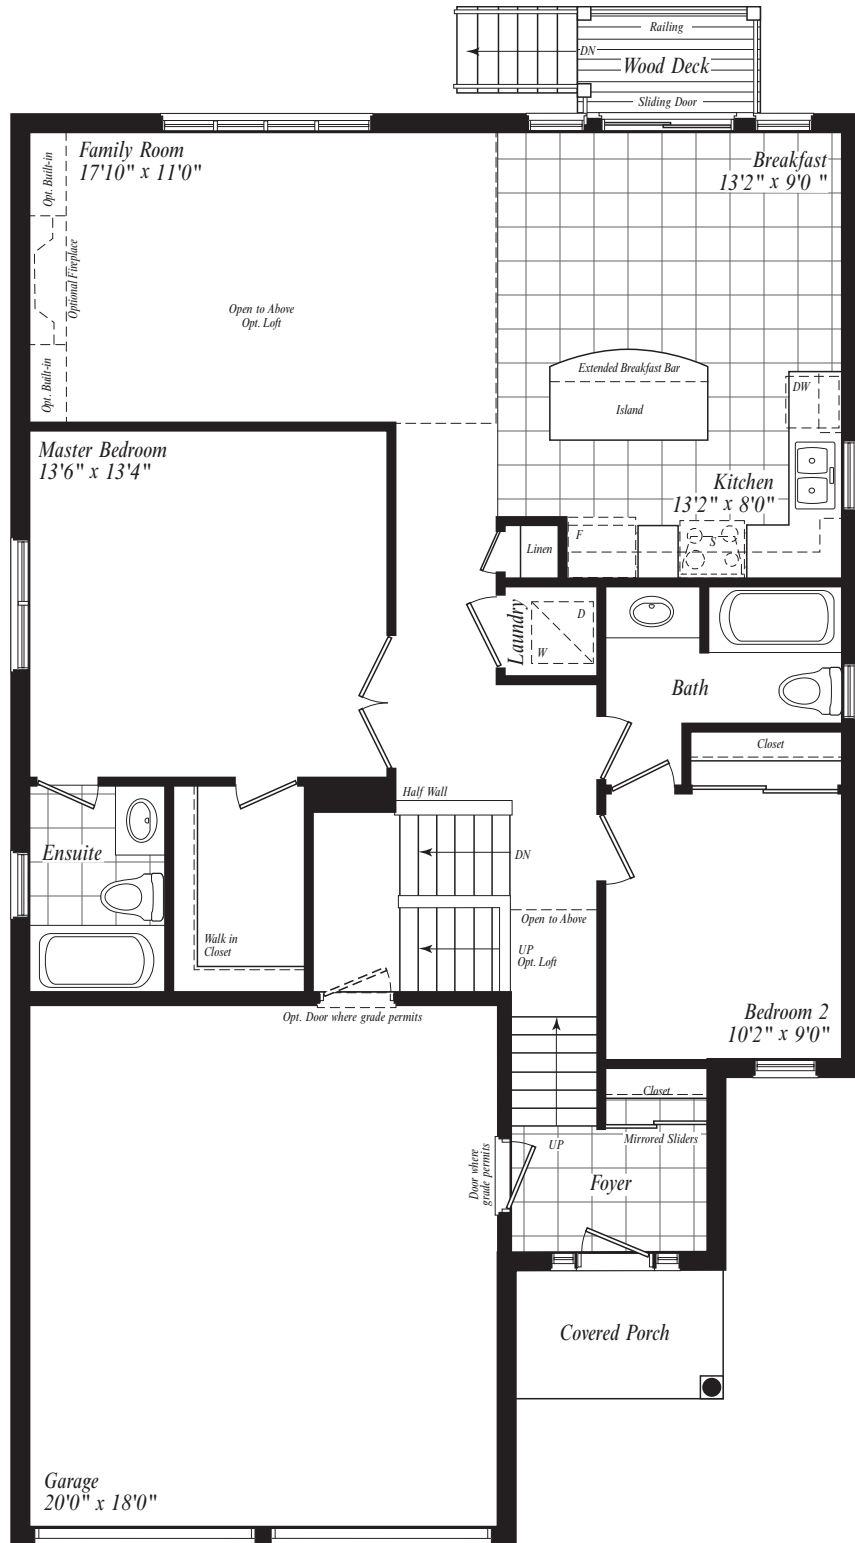

CAPRI

1295 sq. ft.
1933 sq. ft. with Opt. Loft

ELEVATIONS A + B

CAPRI

1295 sq. ft.
1933 sq. ft. with Opt. Loft

MAIN LEVEL

CAPRI

1295 sq. ft.
1933 sq. ft. with Opt. Loft

OPT. LOFT

CAPRI

1295 sq. ft.
1933 sq. ft. with Opt. Loft

LOWER LEVEL