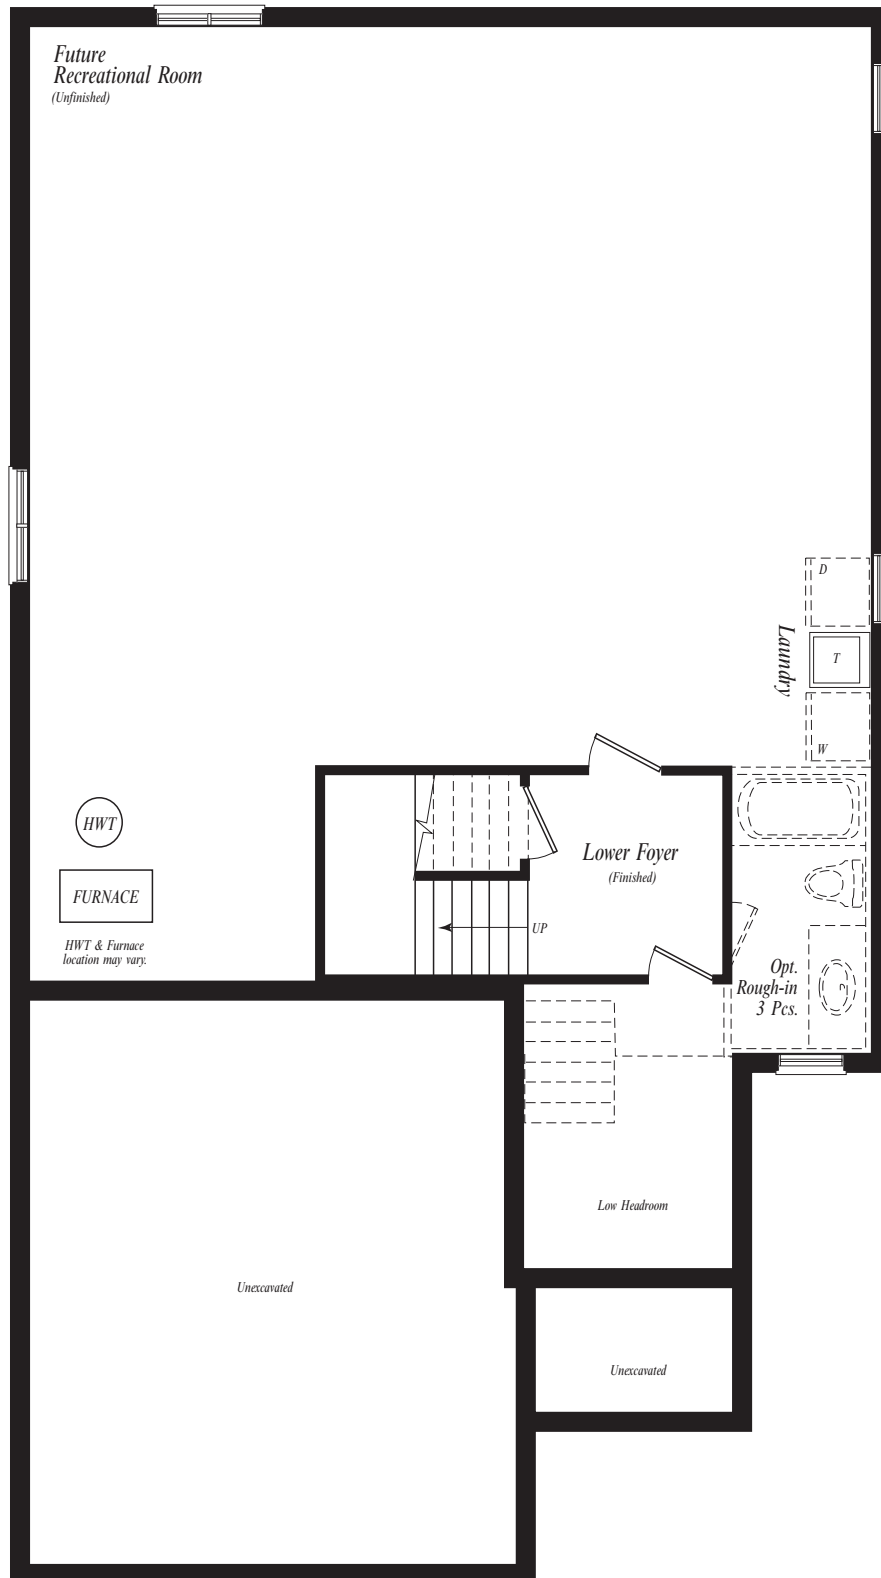

CAPRI

1295 sq. ft.
1933 sq. ft. with Opt. Loft

ELEVATIONS A + B

CAPRI

1295 sq. ft.
1933 sq. ft. with Opt. Loft

MAIN LEVEL

CAPRI

1295 sq. ft.
1933 sq. ft. with Opt. Loft

OPT. LOFT

CAPRI

1295 sq. ft.
1933 sq. ft. with Opt. Loft

LOWER LEVEL